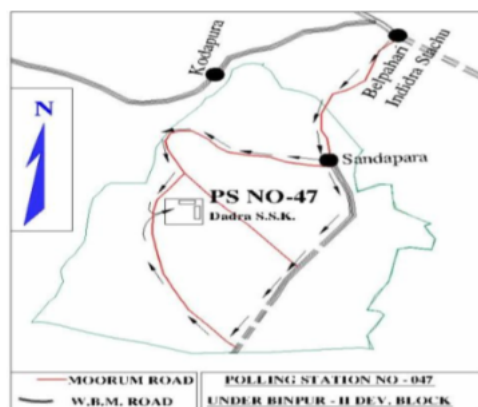

Nazri Naksha

Google Map View

Polling Station Building Front View

Polling Station Front View

Cad View

Key MAP View