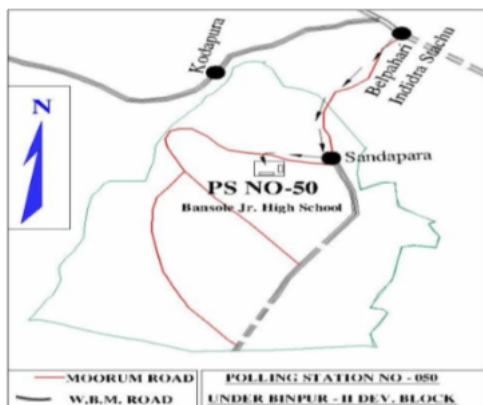

Nazri Naksha

Google Map View

Polling Station Building Front View

Polling Station Front View

Cad View

Key MAP View