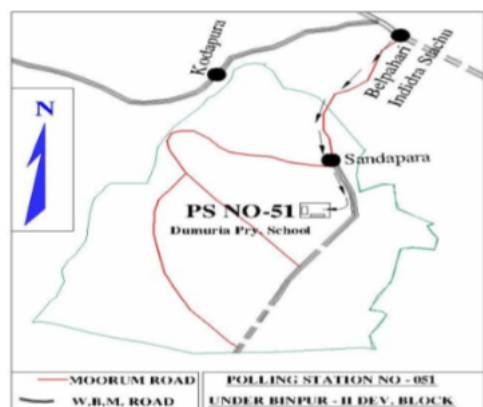

Nazri Naksha

Google Map View

Polling Station Building Front View

Polling Station Front View

Cad View

Key MAP View