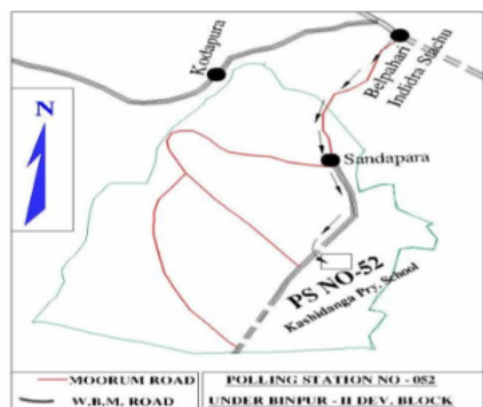

Nazri Naksha

Google Map View

Polling Station Building Front View

Polling Station Front View

Cad View

Key MAP View