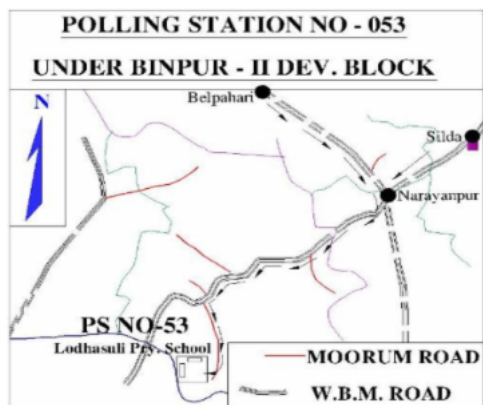

Nazri Naksha

Google Map View

Polling Station Building Front View

Polling Station Front View

Cad View

Key MAP View