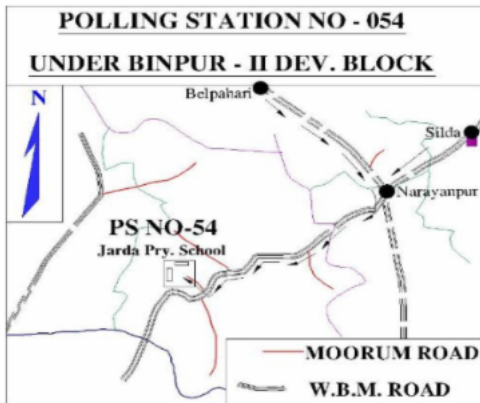

Nazri Naksha

Google Map View

Polling Station Building Front View

Polling Station Front View

Cad View

Key MAP View