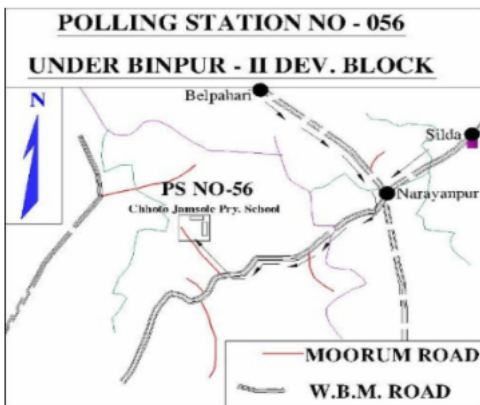

Nazri Naksha

Google Map View

Polling Station Building Front View

Polling Station Front View

Cad View

Key MAP View