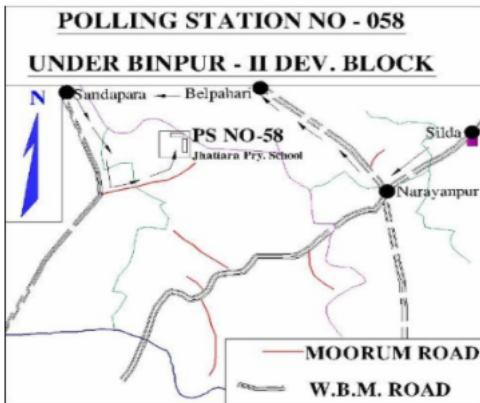

Nazri Naksha

Google Map View

Polling Station Building Front View

Polling Station Front View

Cad View

Key MAP View