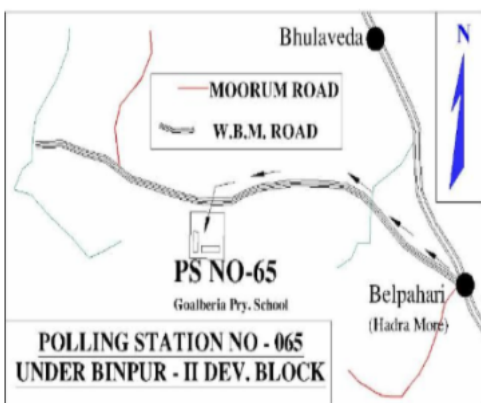

Nazri Naksha

Google Map View

Polling Station Building Front View

Polling Station Front View

Cad View

Key MAP View