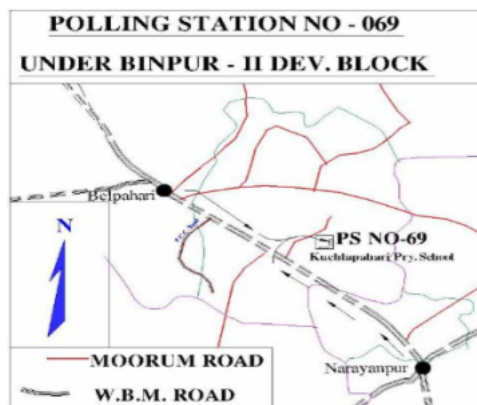

Nazri Naksha

Google Map View

Polling Station Building Front View

Polling Station Front View

Cad View

Key MAP View