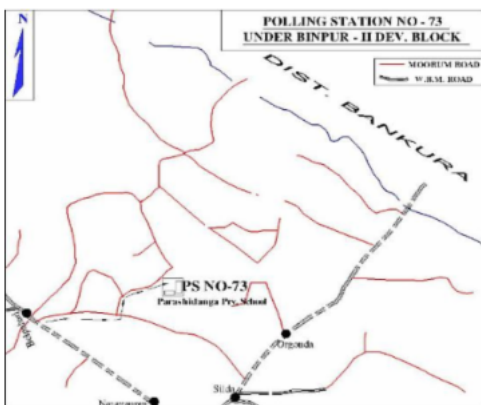

Nazri Naksha

Google Map View

Polling Station Building Front View

Polling Station Front View

Cad View

Key MAP View