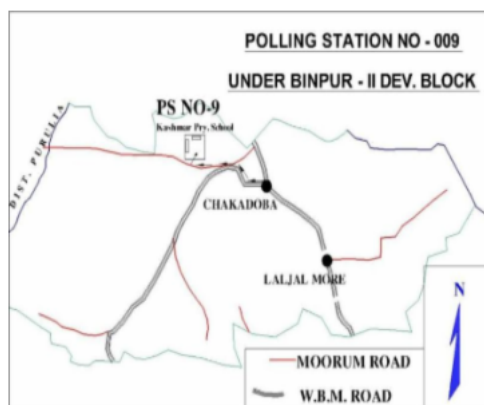

Nazri Naksha

Google Map View

Polling Station Building Front View

Polling Station Front View

Cad View

Key MAP View