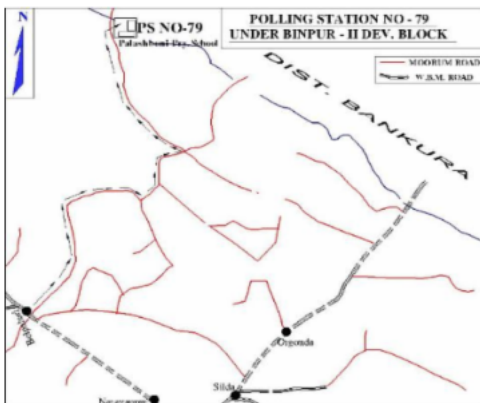

Nazri Naksha

Google Map View

Polling Station Building Front View

Polling Station Front View

Cad View

Key MAP View