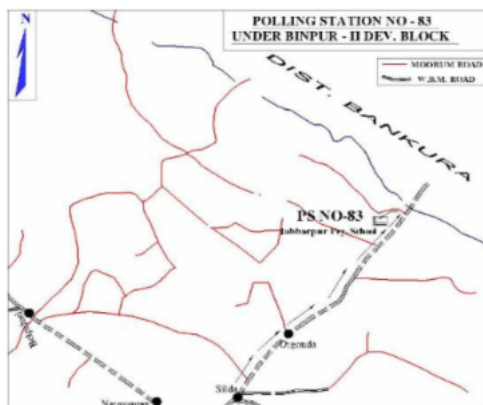

Nazri Naksha

Google Map View

Polling Station Building Front View

Polling Station Front View

Cad View

Key MAP View