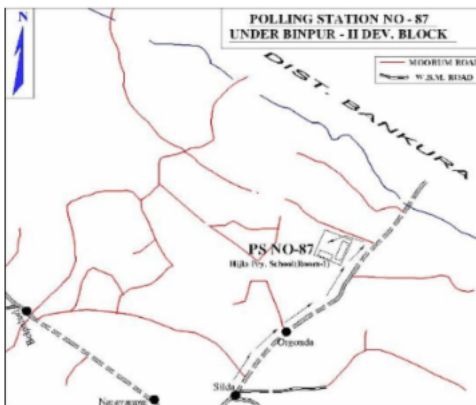

Nazri Naksha

Google Map View

Polling Station Building Front View

Polling Station Front View

Cad View

Key MAP View