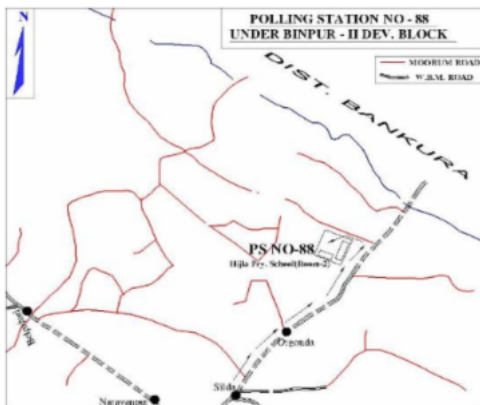

Nazri Naksha

Google Map View

Polling Station Building Front View

Polling Station Front View

Cad View

Key MAP View