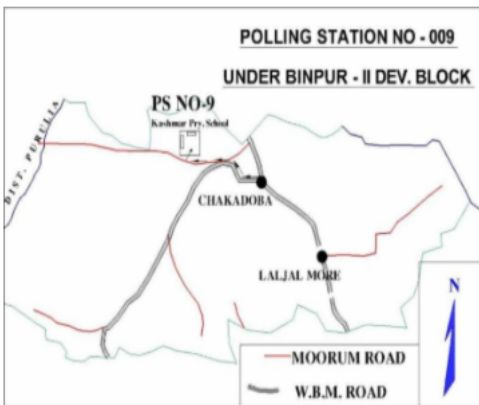

Nazri Naksha

Google Map View

Polling Station Building Front View

Polling Station Front View

Cad View

Key MAP View