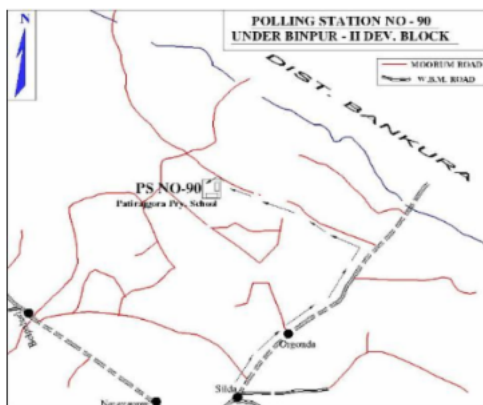

Nazri Naksha

Google Map View

Polling Station Building Front View

Polling Station Front View

Cad View

Key MAP View