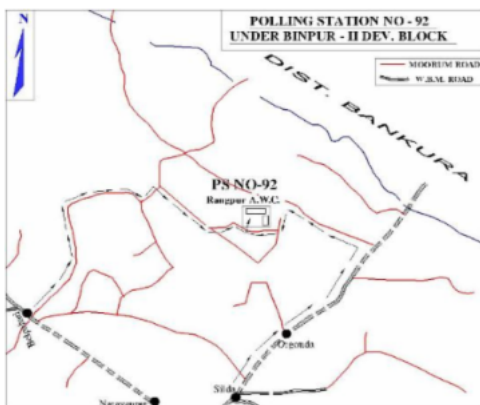

Nazri Naksha

Google Map View

Polling Station Building Front View

Polling Station Front View

Cad View

Key MAP View