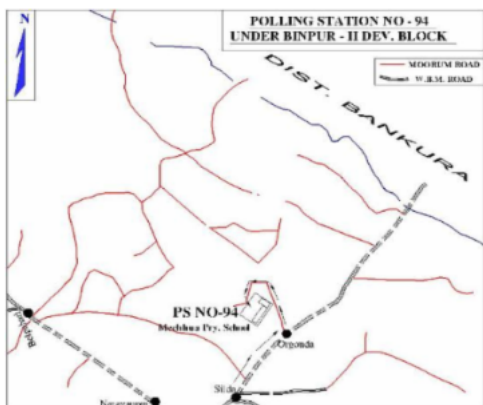

Nazri Naksha

Google Map View

Polling Station Building Front View

Polling Station Front View

Cad View

Key MAP View