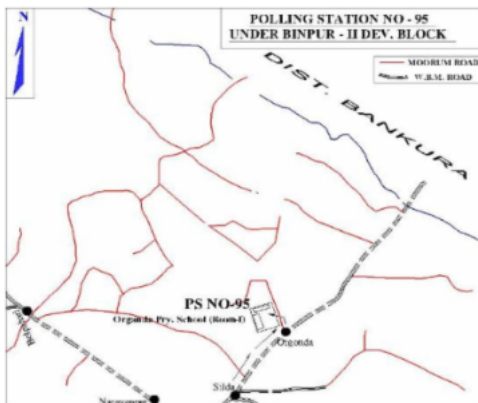

Nazri Naksha

Google Map View

Polling Station Building Front View

Polling Station Front View

Cad View

Key MAP View