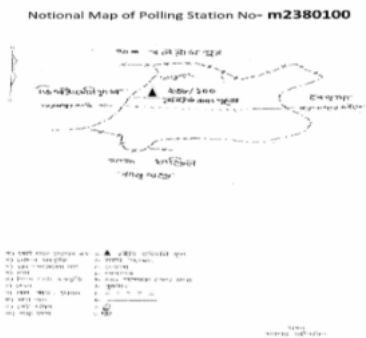

Nazri Naksha

Google Map View