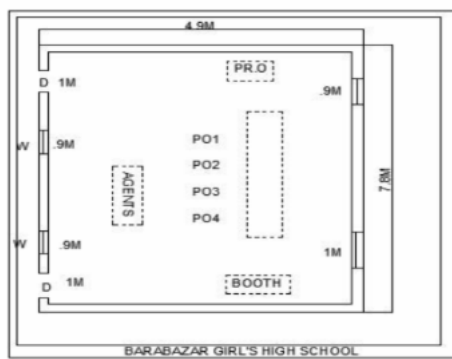

Nazri Naksha

Google Map View

Polling Station Building Front View

Polling Station Front View

Cad View

Key MAP View