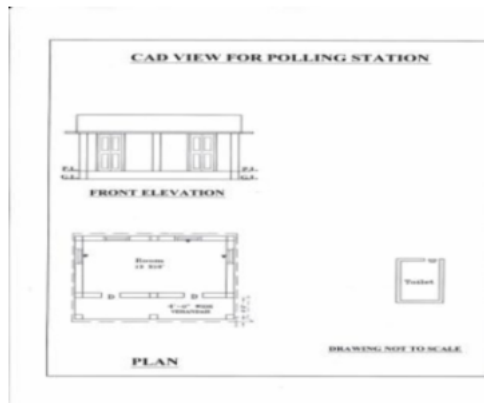

Nazri Naksha

Google Map View

Polling Station Building Front View

Polling Station Front View

Cad View

Key MAP View