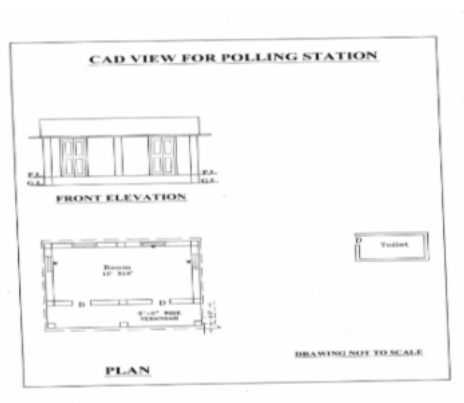

Nazri Naksha

Google Map View

Polling Station Building Front View

Polling Station Front View

Cad View

Key MAP View