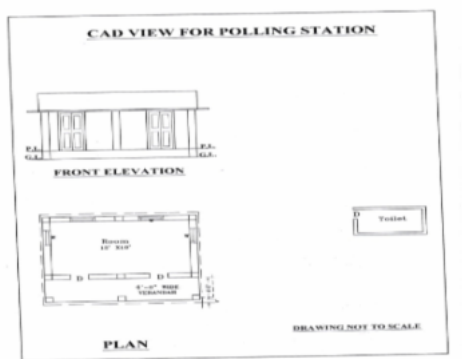

Nazri Naksha

Google Map View

Polling Station Building Front View

Polling Station Front View

Cad View

Key MAP View