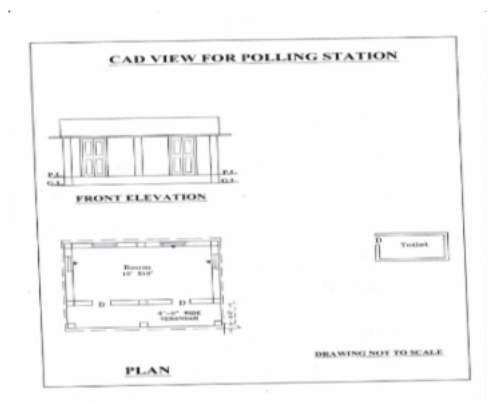

Nazri Naksha

Google Map View

Polling Station Building Front View

Polling Station Front View

Cad View

Key MAP View