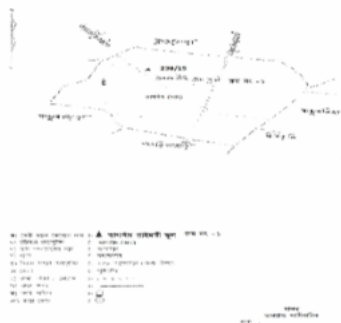

Nazri Naksha

Google Map View

Notional Map of Polling Station No- m2380015