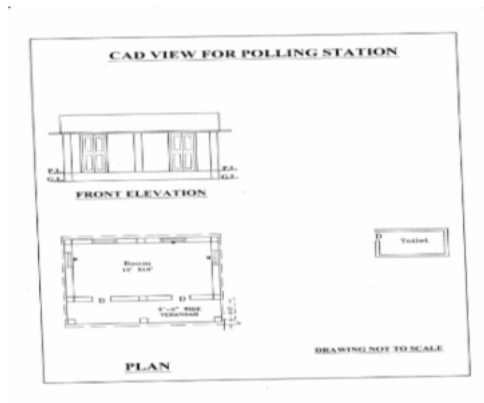

Nazri Naksha

Google Map View

Polling Station Building Front View

Polling Station Front View

Cad View

Key MAP View