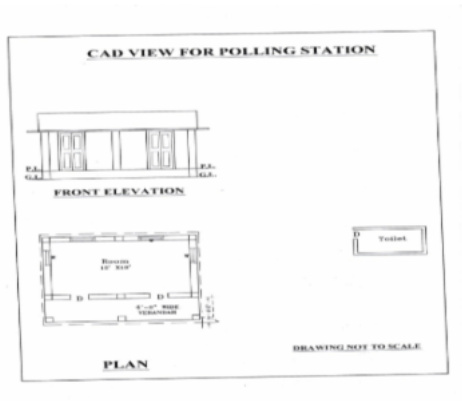

Polling Station Front View

Cad View