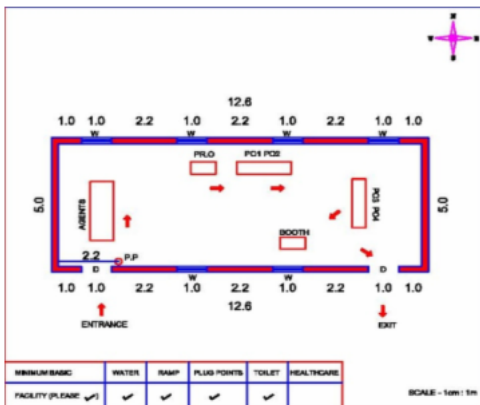

Nazri Naksha

Google Map View

Polling Station Building Front View

Polling Station Front View

Cad View

Key MAP View