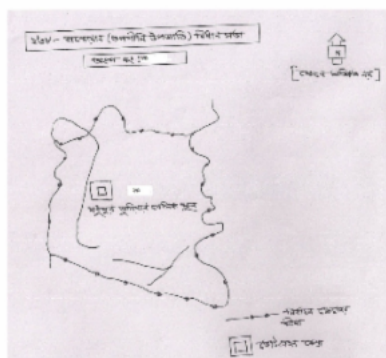

Nazri Naksha

Google Map View