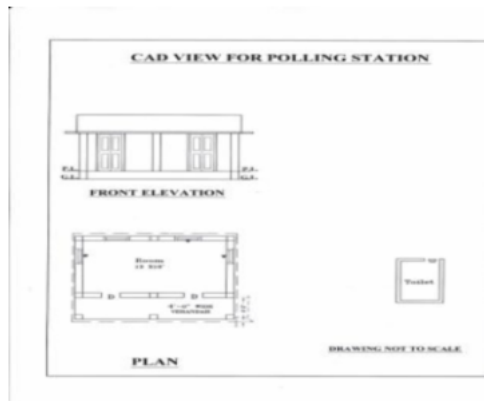

Nazri Naksha

Google Map View

Polling Station Building Front View

Polling Station Front View

Cad View

Key MAP View