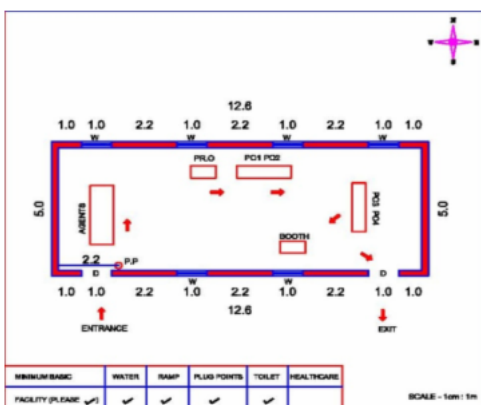

Nazri Naksha

Google Map View

Polling Station Building Front View

Polling Station Front View

Cad View

Key MAP View