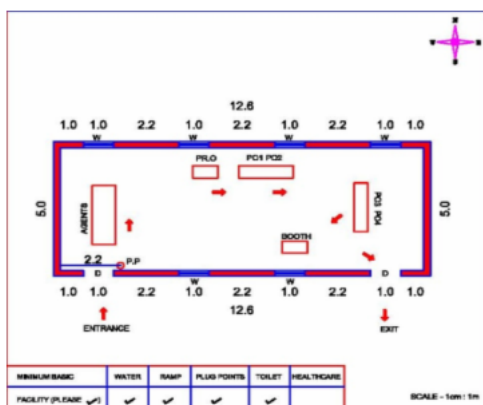

Nazri Naksha

Google Map View

Polling Station Building Front View

Polling Station Front View

Cad View

Key MAP View