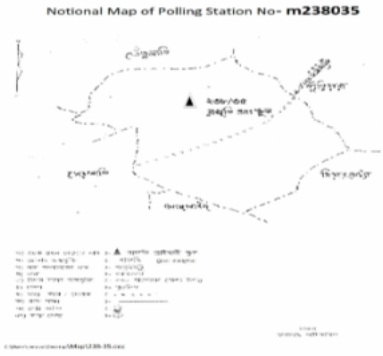

Nazri Naksha

Google Map View