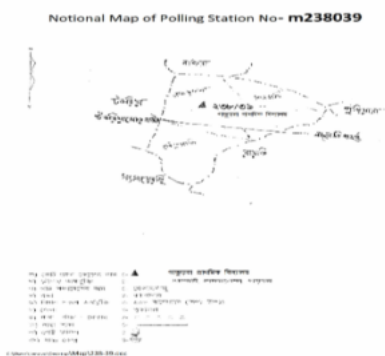

Nazri Naksha

Google Map View