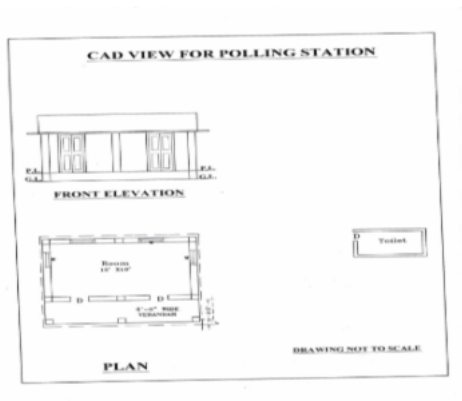

Nazri Naksha

Google Map View

Polling Station Building Front View

Polling Station Front View

Cad View

Key MAP View