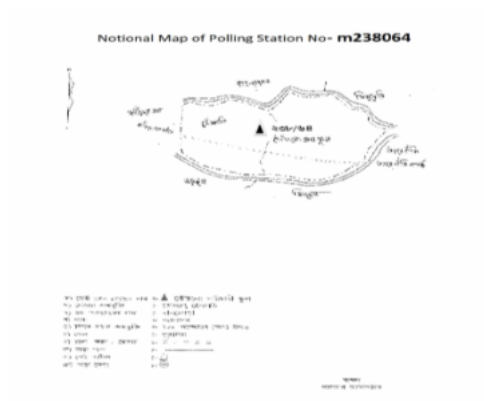

Nazri Naksha

Google Map View