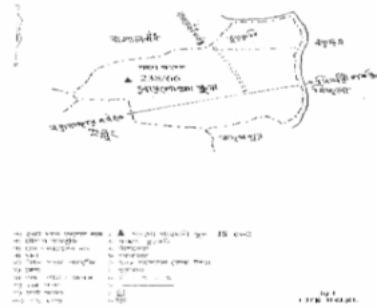

Notional Map of Polling Station No-238/66