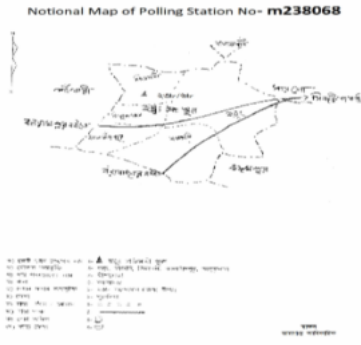

Nazri Naksha

Google Map View