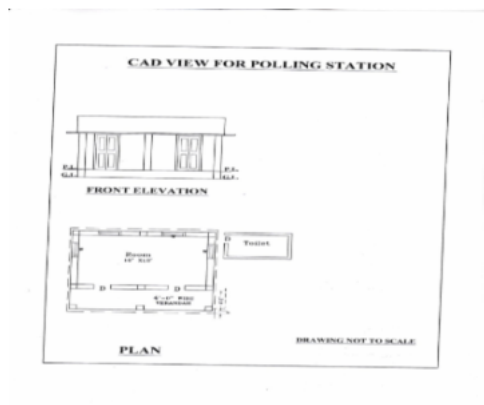

Nazri Naksha

Google Map View

Polling Station Building Front View

Polling Station Front View

Cad View

Key MAP View