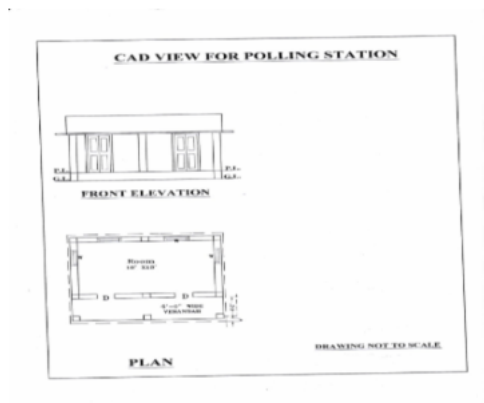

Nazri Naksha

Google Map View

Polling Station Building Front View

Polling Station Front View

Cad View

Key MAP View