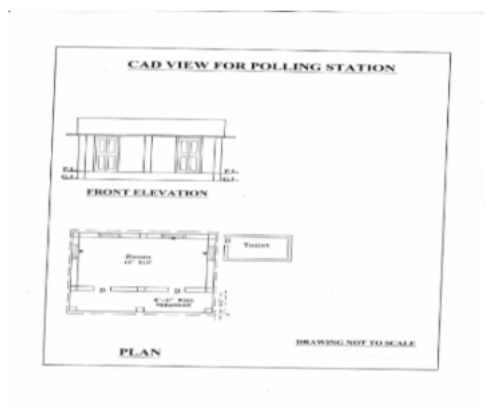

Nazri Naksha

Google Map View

Polling Station Building Front View

Polling Station Front View

Cad View

Key MAP View