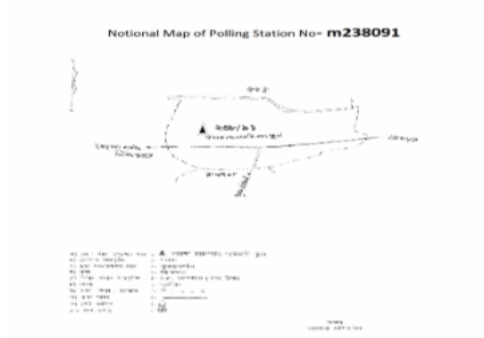

Nazri Naksha

Google Map View