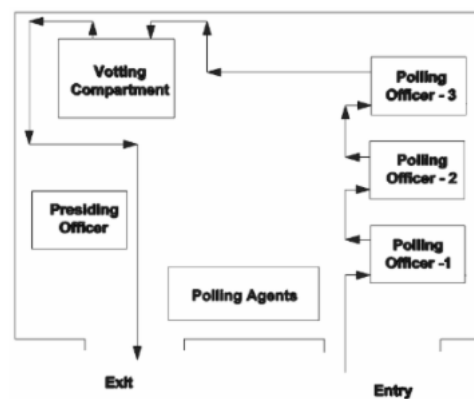

Nazri Naksha

Google Map View

Polling Station Building Front View

Polling Station Front View

Cad View

Key MAP View