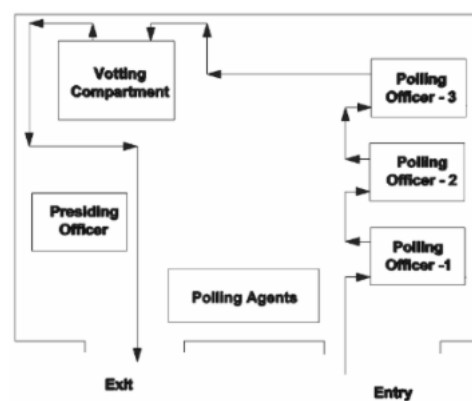

Nazri Naksha

Google Map View

Polling Station Building Front View

Polling Station Front View

Cad View

Key MAP View