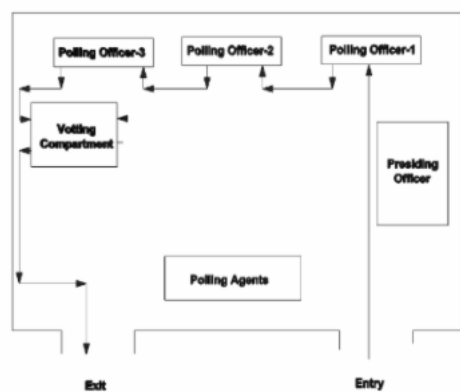

Nazri Naksha

Google Map View

Polling Station Building Front View

Polling Station Front View

Cad View

Key MAP View