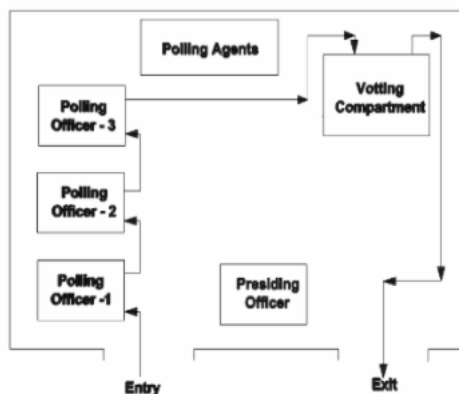

Nazri Naksha

Google Map View

Polling Station Building Front View

Polling Station Front View

Cad View

Key MAP View