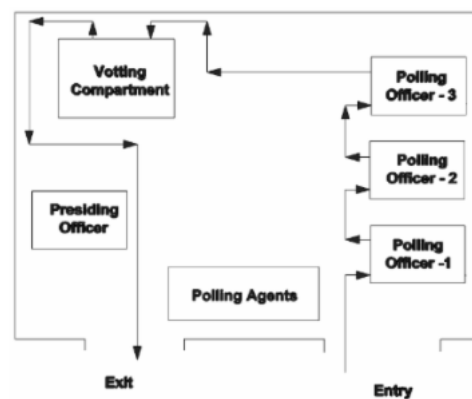

Nazri Naksha

Google Map View

Polling Station Building Front View

Polling Station Front View

Cad View

Key MAP View